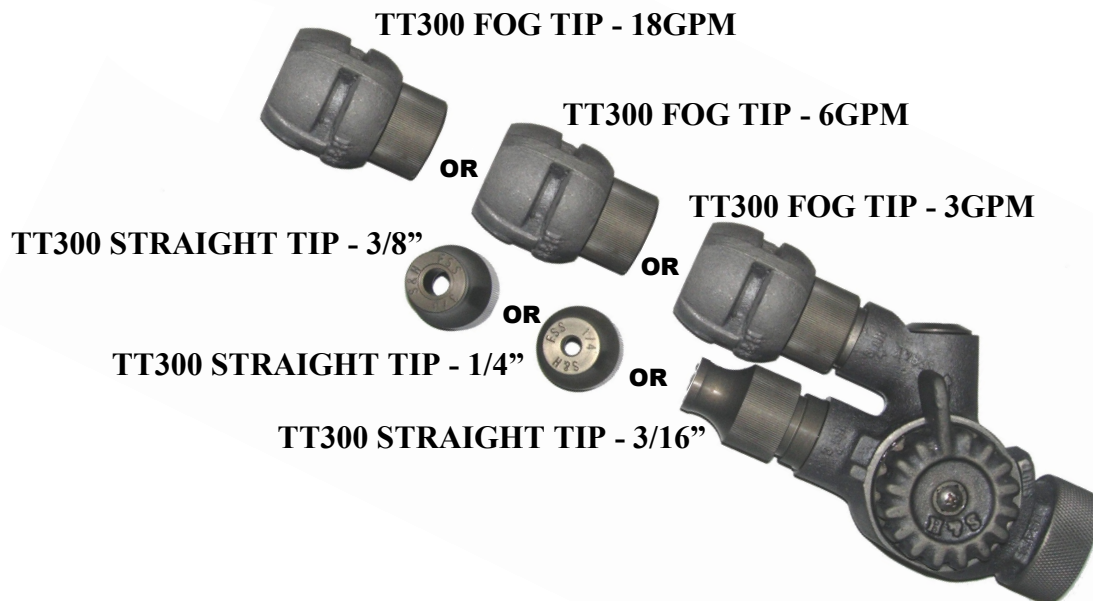

TT300

1" Forestry Twin Tip Nozzle

- **Conforms to Forest Service Specifications (USDA FS 5100)**
- **Available with NST or NPSH Threads**
- **Valve has three positions; Lower Outlet, Upper Outlet, and Off**
- **Outlets are 3/4" NH (Garden Hose Threads)**
- **Standard tips are 3GPM Fog and 3/16" straight Bore Tip**
- **Other tip options are:**
 - Fog tips: 3gpm, 6gpm, 18gpm**
 - Straight bore tips: 3/16", 1/4", 3/8"**

TT300 OPTIONS (12 OPTIONS SAME PRICE)

(OR ANY COMBINATION OF TWO STRAIGHT TIPS)

CS Supply
QUALITY AFFORDABLE PRODUCTS

3842 Redman Dr. Fort Collins CO 80524
Phone: 888-663-4966 - Fax: 970-663-4966 - www.cssupplyinc.com